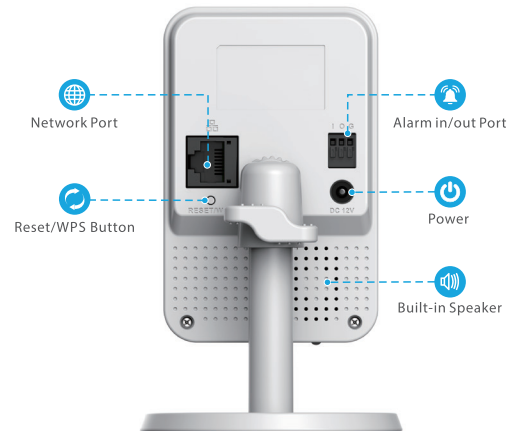

PIR Detection
High quality passive IR detector

Human Detection
Get instant alert when moving
human target is detected

Easy4ip Cloud
Cloud management for your easy monitoring

Stay close with what you care

With Easy4ip Cloud, you'll have access to what you care as long as Internet is available. You can record daily or motion videos on Easy4ip Cloud and playback anytime anywhere.

Front View

Back View

Specifications